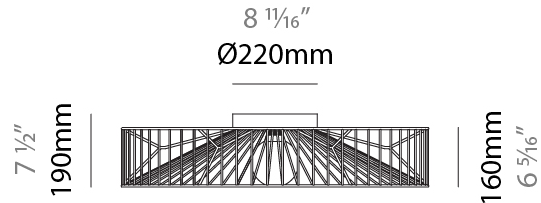

GENERAL

Series: Mariola
 Partner: Ole
 Division: Design
 Installation: Suspension
 Product Type: Pendant
 Mounting Location: Ceiling

PHYSICAL

Shape: Abstract
 Diameter (mm): 800
 Diameter (in): 31 1/2
 Height (mm): 160
 Height (in): 6 3/16
 Max. Overall Height (mm): 2160
 Max. Overall Height (in): 85 1/16
 Fixture Finish: BEI / BLK / BLU / COG / DGN / GRY / MRN / MOC / MUS / OLV / SIL / STN / TER / WHI
 Holder Finish: MBK
 Accent Finish: WHI / GSD
 Fixture Material: Fabric Cord / Metal
 Primary Material: Fabric - Recycled
 Cable Details: 2,000mm/78 3/4" Transparent Cable

GENERAL

Series: Mariola
 Partner: Ole
 Division: Design
 Installation: Surface
 Product Type: Ceiling Surface
 Mounting Location: Ceiling

PHYSICAL

Shape: Abstract
 Diameter (mm): 800
 Diameter (in): 31 1/2
 Height (mm): 190
 Height (in): 7 1/2
 Fixture Finish: BEI / BLK / BLU / COG / DGN / GRY / MRN / MOC / MUS / OLV / SIL / STN / TER / WHI
 Holder Finish: WHI / GSD
 Accent Finish: WHI
 Fixture Material: Fabric Cord / Metal
 Primary Material: Fabric - Recycled

Certified By: Certified for North American Standards
 IP rating: IP20

PROJECT
TYPE
SPECIFIER
QUANTITY
DATE

Ø800mm 31 1/2"

MARIOLA SURFACE

D112049-

PROJECT

TYPE

SPECIFIER